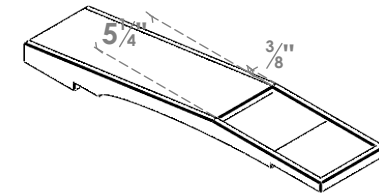

ITEM NUMBER: BRCPC060X28000X04000MRC

6"W X 28"D X 4"H MERCED ARCHITECTURAL GRADE PVC CLOSED KNEE BRACE

SIDE PROFILE

FRONT PROFILE

ISOMETRIC

EKENA MILLWORK
2300 WEST MAIN ST.
CLARKSVILLE, TX 75426
TOLL FREE: 866-607-0453
WWW.EKENAMILLWORK.COM