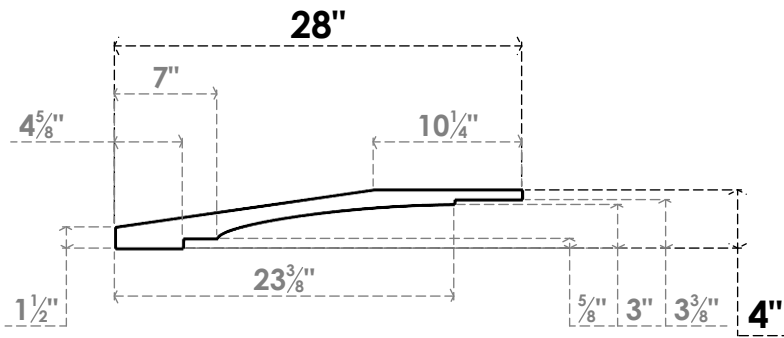

ITEM NUMBER: BRCPC060X28000X04000MRC

6"W X 28"D X 4"H MERCED ARCHITECTURAL GRADE PVC CLOSED KNEE BRACE

SIDE PROFILE

FRONT PROFILE

ISOMETRIC

EKENA MILLWORK
2300 WEST MAIN ST.
CLARKSVILLE, TX 75426
TOLL FREE: 866-607-0453
WWW.EKENAMILLWORK.COM