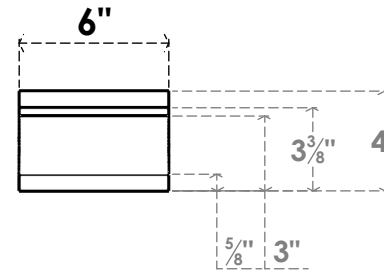

ITEM NUMBER: BRCPC060X28000X04000MRC

6"W X 28"D X 4"H MERCED ARCHITECTURAL GRADE PVC CLOSED KNEE BRACE

SIDE PROFILE

FRONT PROFILE

ISOMETRIC

EKENA MILLWORK
2300 WEST MAIN ST.
CLARKSVILLE, TX 75426
TOLL FREE: 866-607-0453
WWW.EKENAMILLWORK.COM